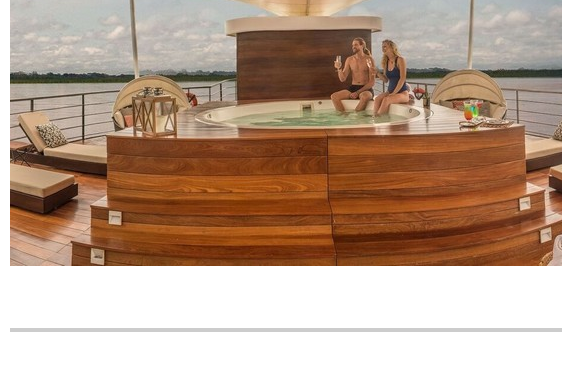

Special Discounts on 2019 Amazon Cruises from Jungle Experiences

Now is the time to discover the Amazon rainforest of Peru.

That's why [Jungle Experiences](#) has a [MORE](#)