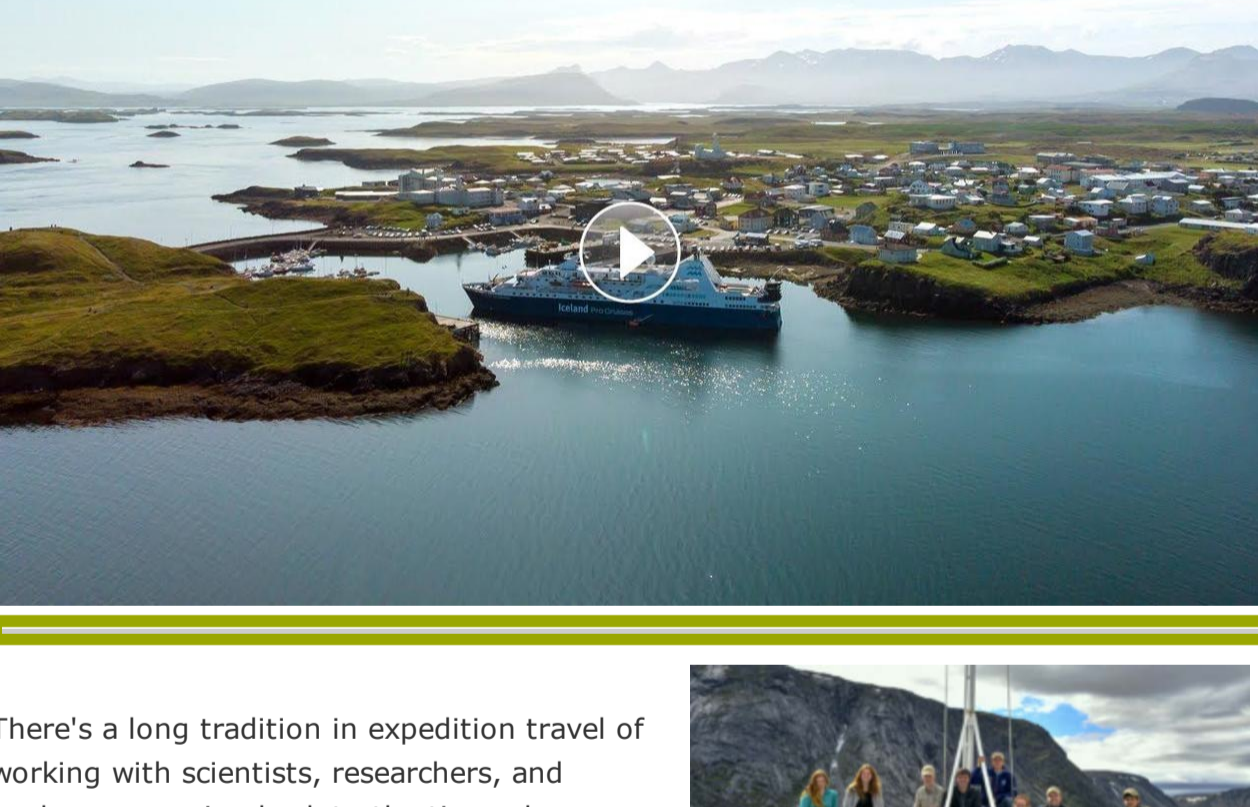

Discounts on Oceanwide's 2020 Arctic Cruises

Iceland Circumnavigation aboard the *Ocean Diamond* with Iceland ProCruises

There's a long tradition in expedition travel of working with scientists, researchers and explorers — going back to the time when [Adventure Canada](#) booked space aboard their ships for their Arctic and northern Canada cruises.

Now the tables have turned.